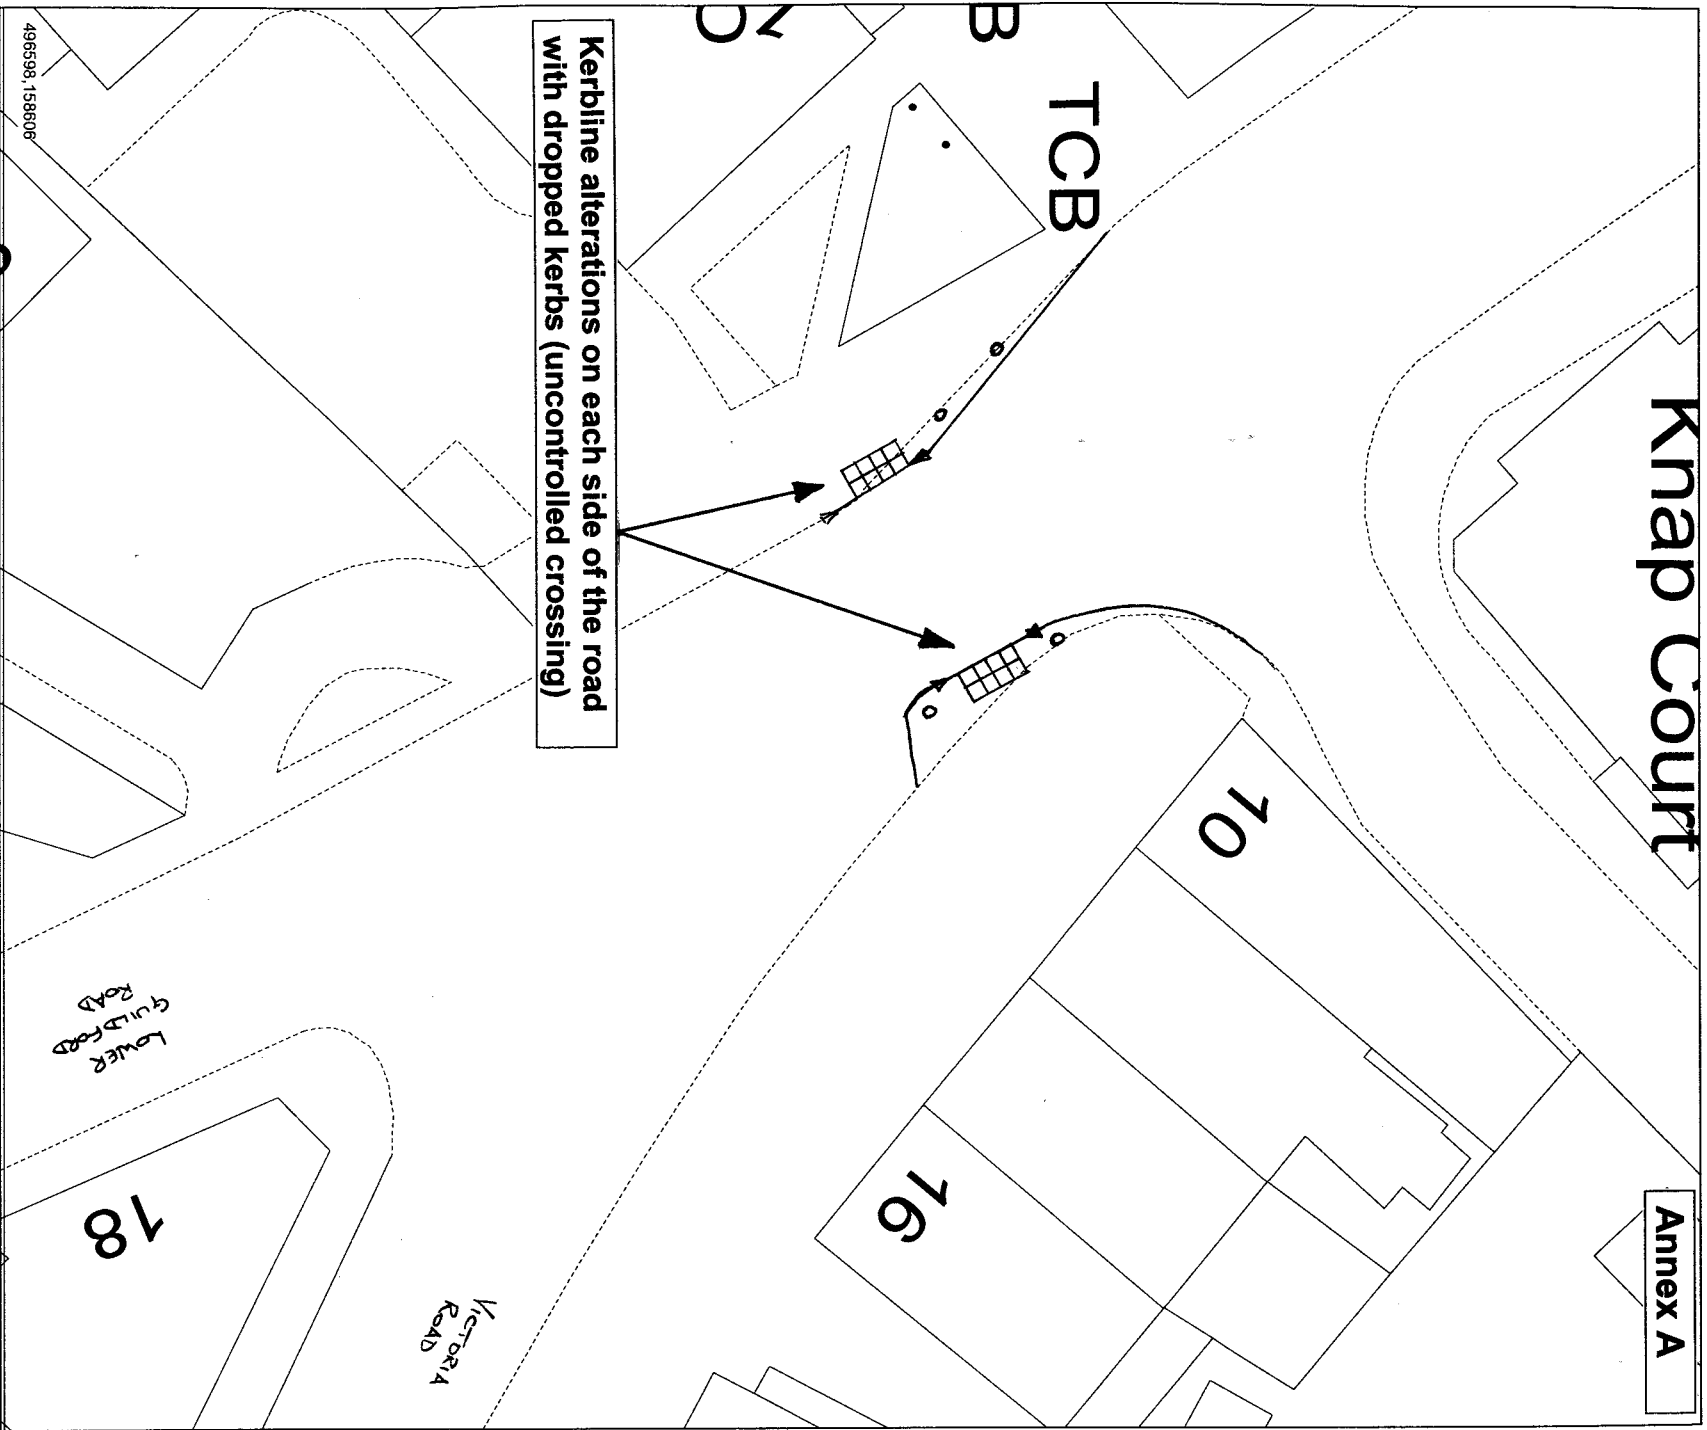

Knapp Court

Annex A

Kerblines alterations on each side of the road with dropped kerbs (uncontrolled crossing)

Lower Guildford Road j/w Victoria Road - proposed dropped kerbs

kerbs

496598, 158608

Lower Guildford Road

Victoria Road

18

10

16

TCB

Date: 16/01/2007

Printed by: kdp

Drawing No.: 12327

Scale 1:250

© Crown copyright.
All Rights reserved.

Surrey County Council,
LA076872, 2001